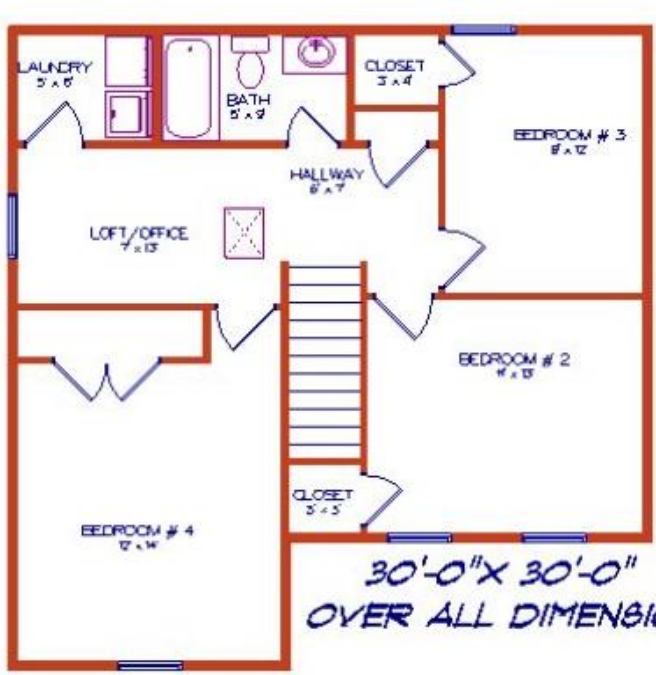

** Rendering may vary from base plan with added options
 **Concrete Driveway and Sidewalk Not Included.

THE LINCOLN 1596 SQ FT 4 BED 2.5 BATH

30'-0" X 30'-0" OVER ALL DIMENSION

SECOND FLOOR MAINFLOOR PLAN