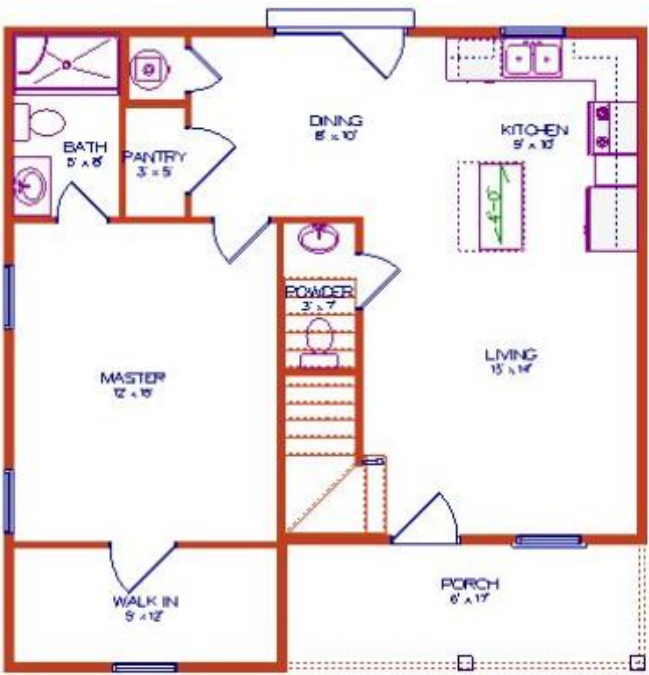

** Rendering may vary from base plan with added options
 **Concrete Driveway and Sidewalk Not Included.

THE LINCOLN 1596 SQ FT 4 BED 2.5 BATH

30'-0" X 30'-0" OVER ALL DIMENSION

SECOND FLOOR MAINFLOOR PLAN